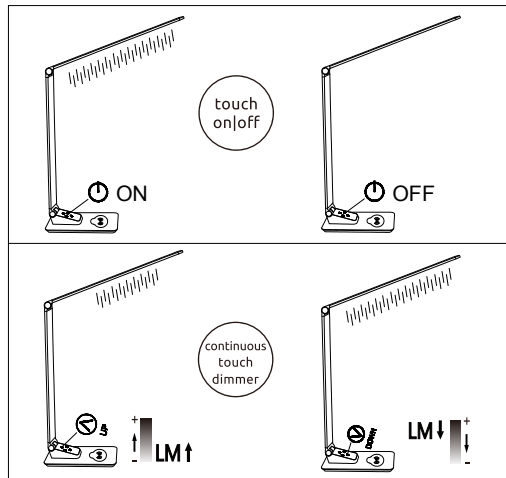

58404

Frequency Bandwidth	Maximal radiation transmitting power
110K-205KHZ	33.58dBuV/m

GLOBO Handels GmbH
Gewerbestr. 3
A-9184 Sankt Peter
Austria